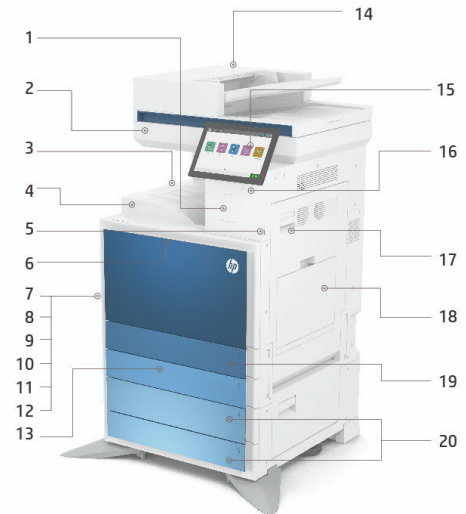

Product walkaround

1. Hardware Integration Pocket (for connecting accessories and third-party devices)¹
2. Flatbed scanner handles sheets up to A3 (297 x 432 mm)
3. 500-sheet output bin
4. Automatic two-sided printing
5. Easy-access USB port²
6. Front door access to toner cartridges
7. HP High-Performance Secure Hard Disk
8. Slot for cable-type security lock
9. SuperSpeed USB 3.0 Host Port
10. Hi-Speed USB 2.0 Host Port
11. Gigabit Ethernet Port
12. SuperSpeed USB 3.0 device port
13. 520-sheet tray 3 supports media sizes up to A3
14. 200-sheet dual side ADF supports media sizes up to A3
15. 25.6 cm touchscreen display
16. Power button
17. Right door access to the print path
18. 100-sheet multipurpose tray 1 supports media sizes up to A3
19. 520-sheet tray 2 supports media sizes up to A4
20. Optional 2 x 520-sheet dual tray/stand supports media sizes up to A3

Series at a glance

Model	HP Color LaserJet Managed MFP E786dn		
Product number	5QJ90A	5QJ90A (Base) + 8EP56AAE (Speed license)	5QJ90A (Base) + 8EP57AAE (Speed license)
Print speed (A4 and letter, black and color)³	Up to 25 ppm	Up to 30 ppm	Up to 35 ppm
Scan speed (A4 and letter, black and color)⁴	90 ppm/180 ipm, simplex/duplex		
Functions	Print, copy, and scan (fax and wireless optional) (all models)		
ADF capacity	200 sheets		
Input capacity	Standard: 1,140 sheets; Maximum: 3,140 sheets (all models)		
Advanced workflow features	No		

¹ Solutions deployed through the Hardware Integration Pocket (HIP) may require additional purchase.

Top features

Get more done faster with printing, scanning and copying speeds, maximum uptime – powered by HP's custom designed quad-core processor..

Optimize your workflows and help increase productivity with upgradeable hardware options and scalable solutions to support your workforce for today and tomorrow.

HP Wolf Enterprise Security provides the world's most secure printing through industry leading multi-layer, self-healing security that protects, detects, and adapts to new threats¹. We keep trouble out so you can keep your business running.

Save resources with our energy efficient printing that meets EPEAT Gold, Blue Angel and Energy Star standards⁹; supporting HP's goal for carbon neutrality and a fully sustainable economy.

Services and Solutions